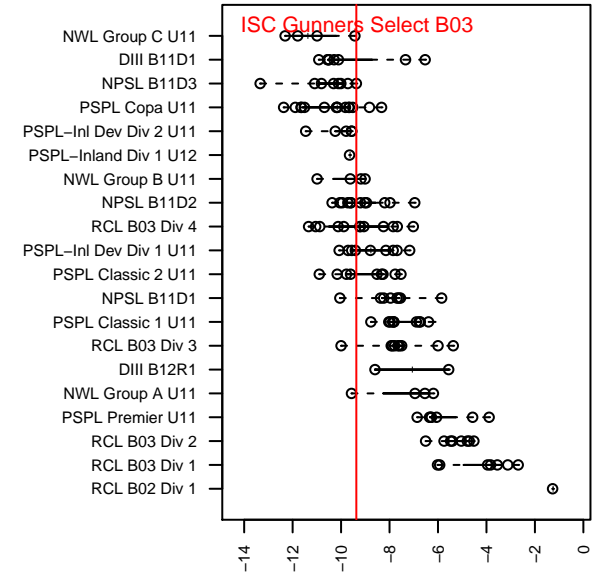

ISC Gunners Select B03

Issaquah SC
 Issaquah, WA
 B03 total strength=215
 attack=0.21 defense=0.08
 fall league = NPSL B11D3
 spr league = Spr NPSL B11D1
 notes= Drake 2014

alt names used:
 ISC Gunners Select B03
 ISC Gunners Select B03-Drake
 BU-11 Gunners Select
 ISC Gunners Select BU11 - Drake

Venues played:
 2014 KITG BU11 Green
 2014 NPSL B11D3
 2014 Cranberry Cup U11
 2014 Spr NPSL B11D1

ISC Gunners Select B03
 Dots are actual minus expected GF (blue circles) and GA (red triangles).
 Blue line is smoothed change in attack strength. Red is smoothed change in defense strength.

**attack and defense variance (black dot)
relative to other teams
and top 10 in region**

**attack and defense rating
relative to others at age
and all opponents in last 13 months**

Performance relative to 13 month average